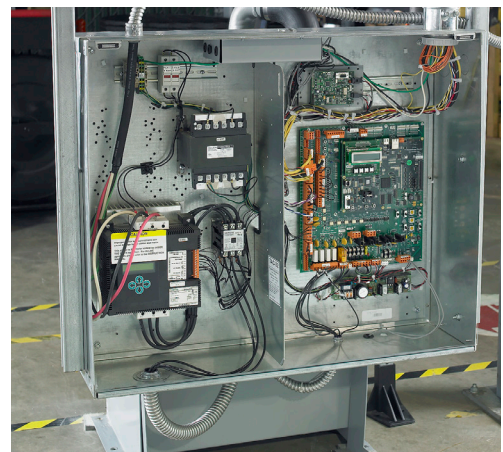

SOLID STATE STARTER

Extends your motor life

Upgrading your equipment is recommended to help prevent failures caused by worn contacts, which can lead to equipment malfunctions, motor burnout, and unexpected elevator shutdowns.

Features and benefits

- No starter contacts used during normal operation
- Less severe starting
- Reduced stress on the motor windings
- Prolonged motor life
- Quieter operation

Performance

Safety

Code

Aesthetics

Sustainability

VIEW OUR CATALOG

For more information, visit <https://shop-us.tkelevator.com/> or contact your sales representative.